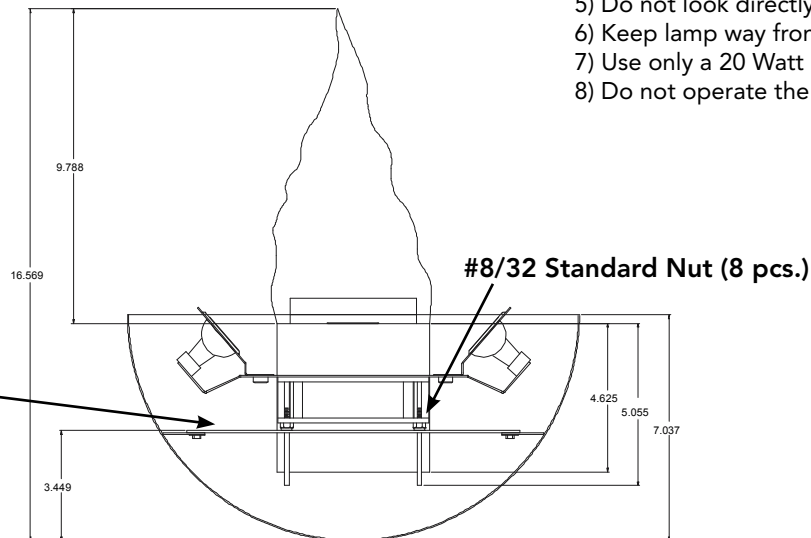

# Le Flame

Tel: 519-659-7972 Fax: 519-659-7713 | www.ultratecfx.com

Le Flame assembly for mounting options (CLF 5010 Hanging Bowl on Chains) and (CLF 5021 1" Post Mount Bowl) for Le Flame.

The Silk Flames (2) can be attached to the chassis as shown below by the (4) magnets supplied. They can also be attached around the fan in any location to give your desired effect.

### Le Flame Mount Bar (2 pcs.)

Install before placing Le Flame into bowl.