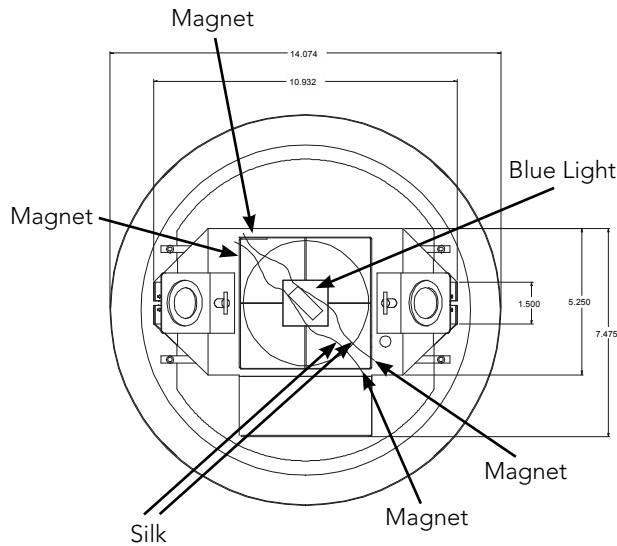

# Le Flame

Tel: 519-659-7972 Fax: 519-659-7713 | www.ultratecfx.com

Le Flame assembly for mounting options (CLF 5010 Hanging Bowl on Chains) and (CLF 5021 1" Post Mount Bowl) for Le Flame.

The Silk Flames (2) can be attached to the chassis as shown below by the (4) magnets supplied. They can also be attached around the fan in any location to give your desired effect.

### Le Flame Mount Bar (2 pcs.)

Install before placing Le Flame into bowl.