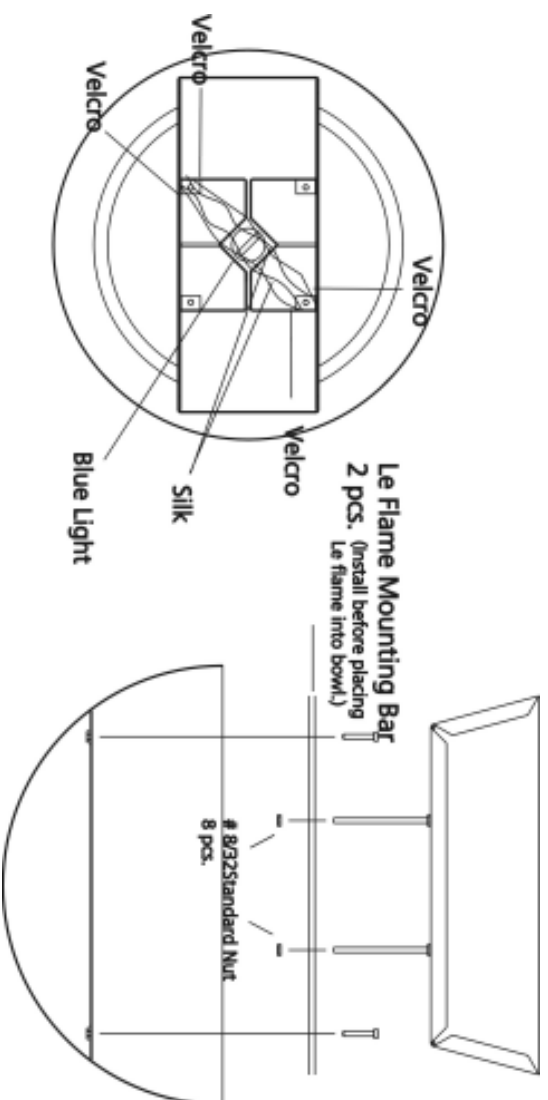

Le Flame assembly for mounting options **CLF 5010** Hanging Bowl on Chains and **CLF 5020** Post Mount Bowl for Le Flame.

### Package Contents

This Box contains 1 Le Flame module complete with lamps and silk set.

### Le Flame Replacement Parts

CXP 5025 Le Flame Replacement Lamp  
CXP 5030 Le Flame Replacement Gel Kit  
CXP 5020 Le Flame Replacement Silk  
Silk is located in package insert

**WARNING:** To reduce the risk of FIRE, ELECTRIC SHOCK, EXPOSURE TO EXCESSIVE UV RADIATION, OR INJURY TO PERSONS: