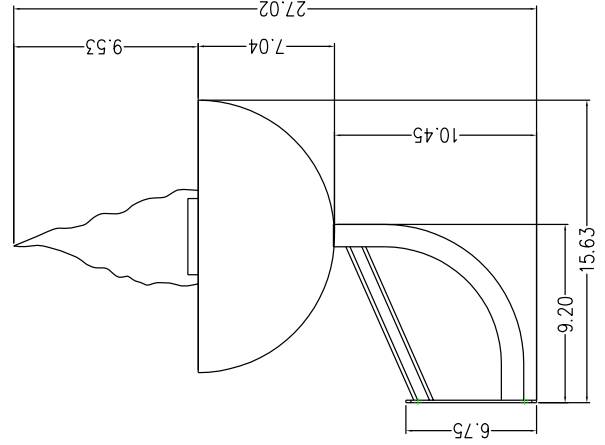

LE FLAME WITH HANGING CHAIN

LE FLAME WITH WALL MOUNT

LE FLAME WITH 1" POST MOUNT BOWL ADAPTER

WITHOUT THE BOWL