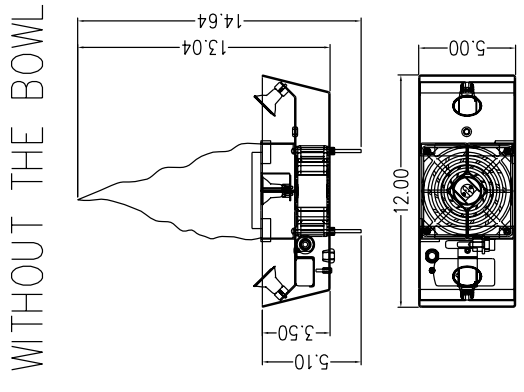

LE FLAME WITH HANGING CHAIN

LE FLAME WITH WALL MOUNT

LE FLAME WITH 1" POST MOUNT BOWL ADAPTER

WITHOUT THE BOWL