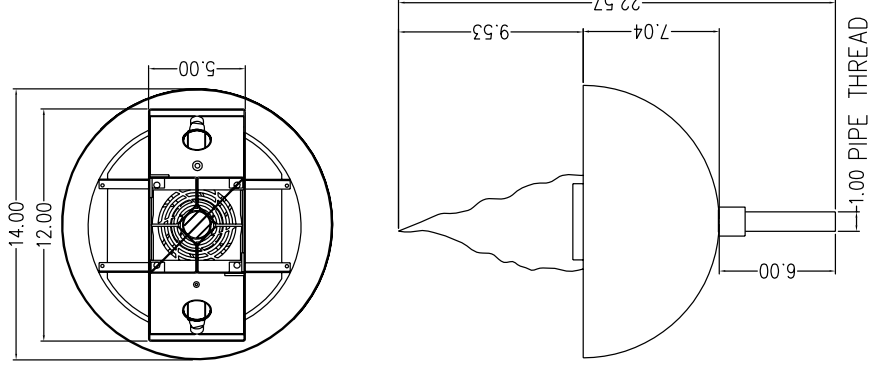

LE FLAME WITH HANGING CHAIN

LE FLAME WITH WALL MOUNT

LE FLAME WITH 1" POST MOUNT BOWL ADAPTER

WITHOUT THE BOWL