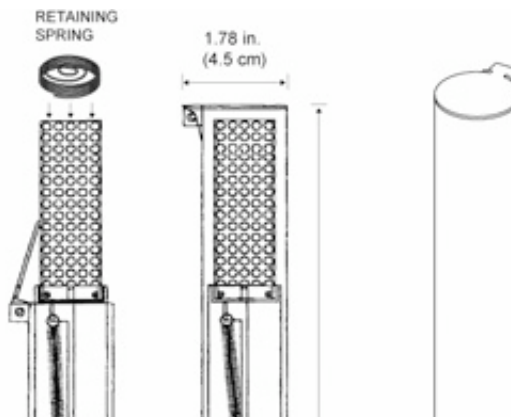

GAMTORCH™ SPECIFICATIONS

Catalog # RF777

Click to view separate GAMTORCH™ Specifications or download PDF

[GAMTORCH™ Specifications](#)

- GAMTORCH™, the RealFlameTorch for your productions
- Tested and proven in hundreds of stage performances and outdoor spectacles
- Produces 16 inches of real flame from solid GAM Fuel pellets
- Virtually smokeless and odorless, GAMTORCH™ is non-toxic and clean burning
- A real flame source that is environmentally safe

Size: 21.5 in x 1.78 in.
(55 x 4.5 cm)

Diameter: 1.7 in (4.3 cm)

Weight: 2 lbs 8oz. (1.13 kgs)

Housing: 16 gauge steel tubing

Finish: Hi-temp matte black paint

Patented

Item Number	Description
RF777	GAMTORCH™
RF14-24	GAMFuel (Carton of 14 trays)
RF24	GAMFuel (Tray of 24 pellets)

Self-extinguishing real flame torch shall be manufactured from steel tubing. The handle shall be 1.510 in. in outside diameter and a wall thickness of .090 in. The Flame Containment Tubing shall be 1.760 in. outside diameter and a wall thickness of 0.65 in. The overall length of the Torch shall be 21.5 in. (55 cm) and a diameter of 1.7 in. (4.3 cm) and shall weigh 2.5 lbs. Finish shall be high temperature flat black paint.

Outer tubing slides down to expose perforated metal fire chamber that is 4 in. high, with a 1.5 in. outside diameter. In the open position the Fire Chamber can accept up to four GamFuel Pellets and is secured by a safety retaining spring. A latch