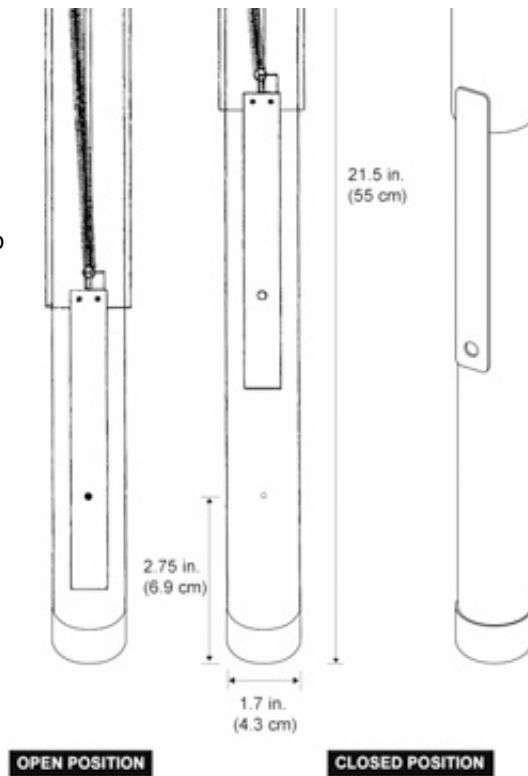

button will be positioned on handle tubing to help secure Flame Containment Sleeve when hand held in the open position.

Flame Containment Sleeve shall be spring loaded to the inside handle tubing. Should the Torch be released for any reason it will automatically and swiftly engulf the entire fire chamber and the additional spring loaded Containment Lid will clamp over the top, smothering the flames. This swift operation is automatic any time the handle is released. A black hilt cap will be provided at the bottom to cover the handle opening. Real Flame Torch shall be GamTorch™, model # RF777, as manufactured by GAMPRODUCTS, INC. • LOS ANGELES, CA . Catalog Number RF777.

The time in Los Angeles, California is 11:06 am Friday, March 14, 2008. The GAM staff is on duty to answer your questions from 8:00 a.m. to 5:00 p.m., Monday through Friday (except holidays). For assistance, call toll free in the US and Canada 888-GAMCOLOR or 323-935-4975 (Country code 1).

[↑ BACK TO TOP](#)